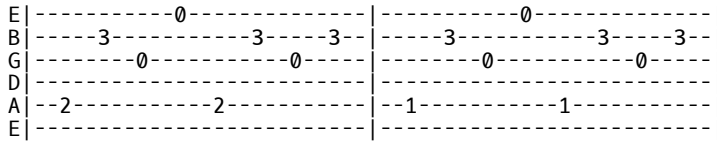

La Boîte à chansons

THE NEEDLE AND THE DAMAGE DONE (Neil Young)

Intro : D D2 C Em7 Gm Bb C F E4 E

D C
I caught you knocking at my cellar door,
Em7 Gm Bb
I love you baby can I have some more
C F E4 E
Oh oh the damage done

D C
I hit the city and I lost my van
Em7 Gm Bb
I watched the needle take another man
C F E4 E
Gone, gone, the damage done

D C
I sing the song because I love the man
Em7 Gm Bb
I know that some of you don't understand
C F E4 E
Milk blood to keep from running out

D C
I've seen the needle and the damage done
Em7 Gm Bb
A little part of it in everyone
C F E4 E
Every junky's like a setting sun

Accords de guitare