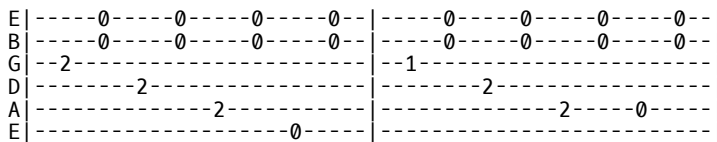

La Boîte à chansons

THE NEEDLE AND THE DAMAGE DONE (Neil Young)

Intro : D D2 C Em7 Gm Bb C F E4 E

D C
I caught you knocking at my cellar door,
Em7 Gm Bb
I love you baby can I have some more
C F E4 E
Oh oh the damage done

D C
I hit the city and I lost my van
Em7 Gm Bb
I watched the needle take another man
C F E4 E
Gone, gone, the damage done

D C
I sing the song because I love the man
Em7 Gm Bb
I know that some of you don't understand
C F E4 E
Milk blood to keep from running out

D C
I've seen the needle and the damage done
Em7 Gm Bb
A little part of it in everyone
C F E4 E
Every junky's like a setting sun

Accords de guitare