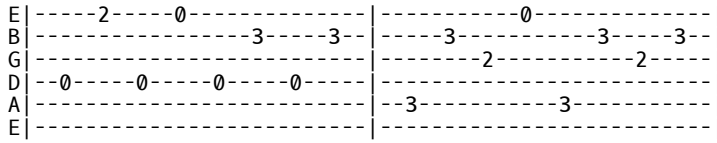

La Boîte à chansons

THE NEEDLE AND THE DAMAGE DONE (Neil Young)

Intro : D D2 C Em7 Gm Bb C F E4 E

D C
I caught you knocking at my cellar door,
Em7 Gm Bb
I love you baby can I have some more
C F E4 E
Oh oh the damage done

D C
I hit the city and I lost my van
Em7 Gm Bb
I watched the needle take another man
C F E4 E
Gone, gone, the damage done

D C
I sing the song because I love the man
Em7 Gm Bb
I know that some of you don't understand
C F E4 E
Milk blood to keep from running out

D C
I've seen the needle and the damage done
Em7 Gm Bb
A little part of it in everyone
C F E4 E
Every junky's like a setting sun

Accords de guitare