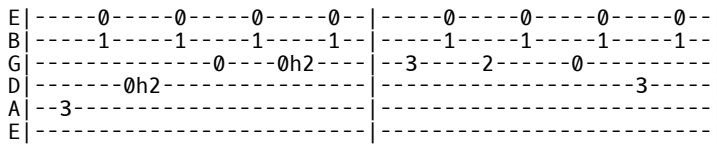

La Boîte à chansons

THE NEEDLE AND THE DAMAGE DONE (Neil Young)

Intro : D D2 C Em7 Gm Bb C F E4 E

D C
I caught you knocking at my cellar door,
Em7 Gm Bb
I love you baby can I have some more
C F E4 E
Oh oh the damage done

D C
I hit the city and I lost my van
Em7 Gm Bb
I watched the needle take another man
C F E4 E
Gone, gone, the damage done

D C
I sing the song because I love the man
Em7 Gm Bb
I know that some of you don't understand
C F E4 E
Milk blood to keep from running out

D C
I've seen the needle and the damage done
Em7 Gm Bb
A little part of it in everyone
C F E4 E
Every junky's like a setting sun

Accords de guitare